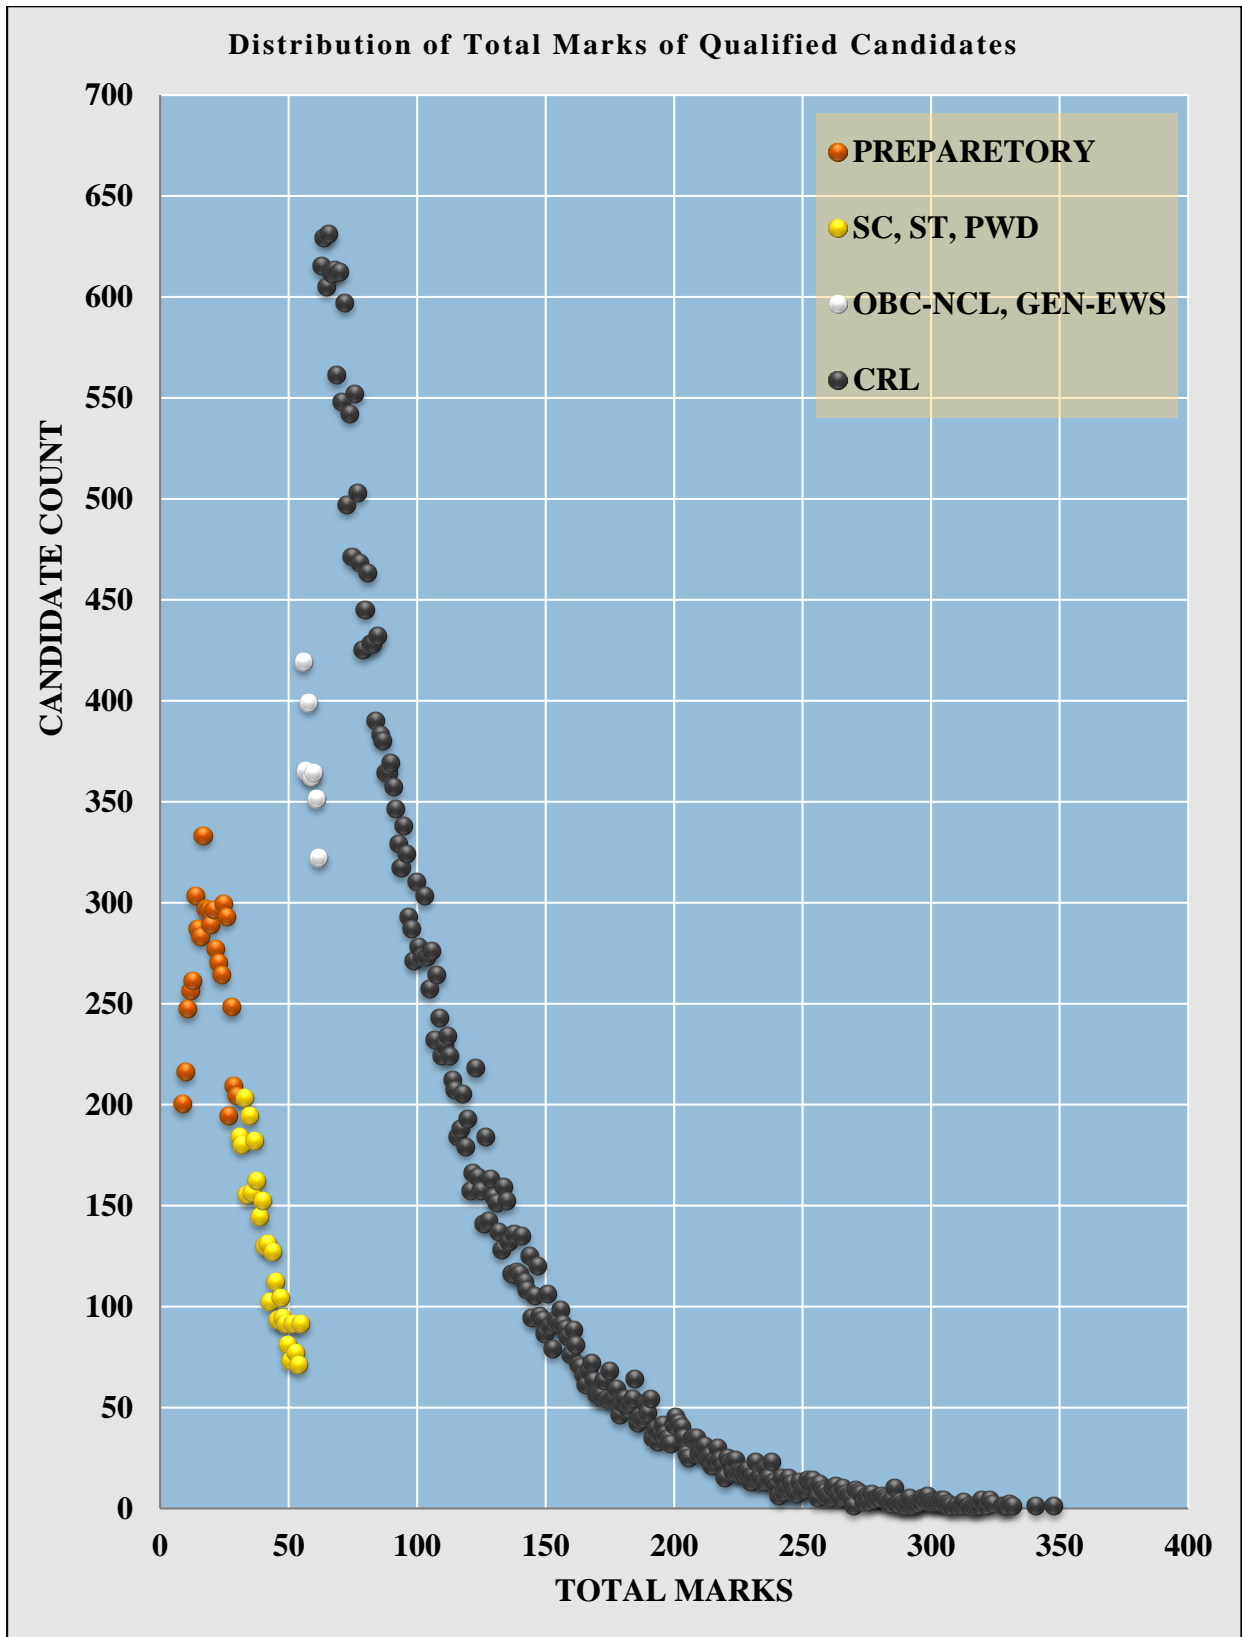

DISTRIBUTION OF MARKS IN AGGREGATE (ALLOTTED CANDIDATES)