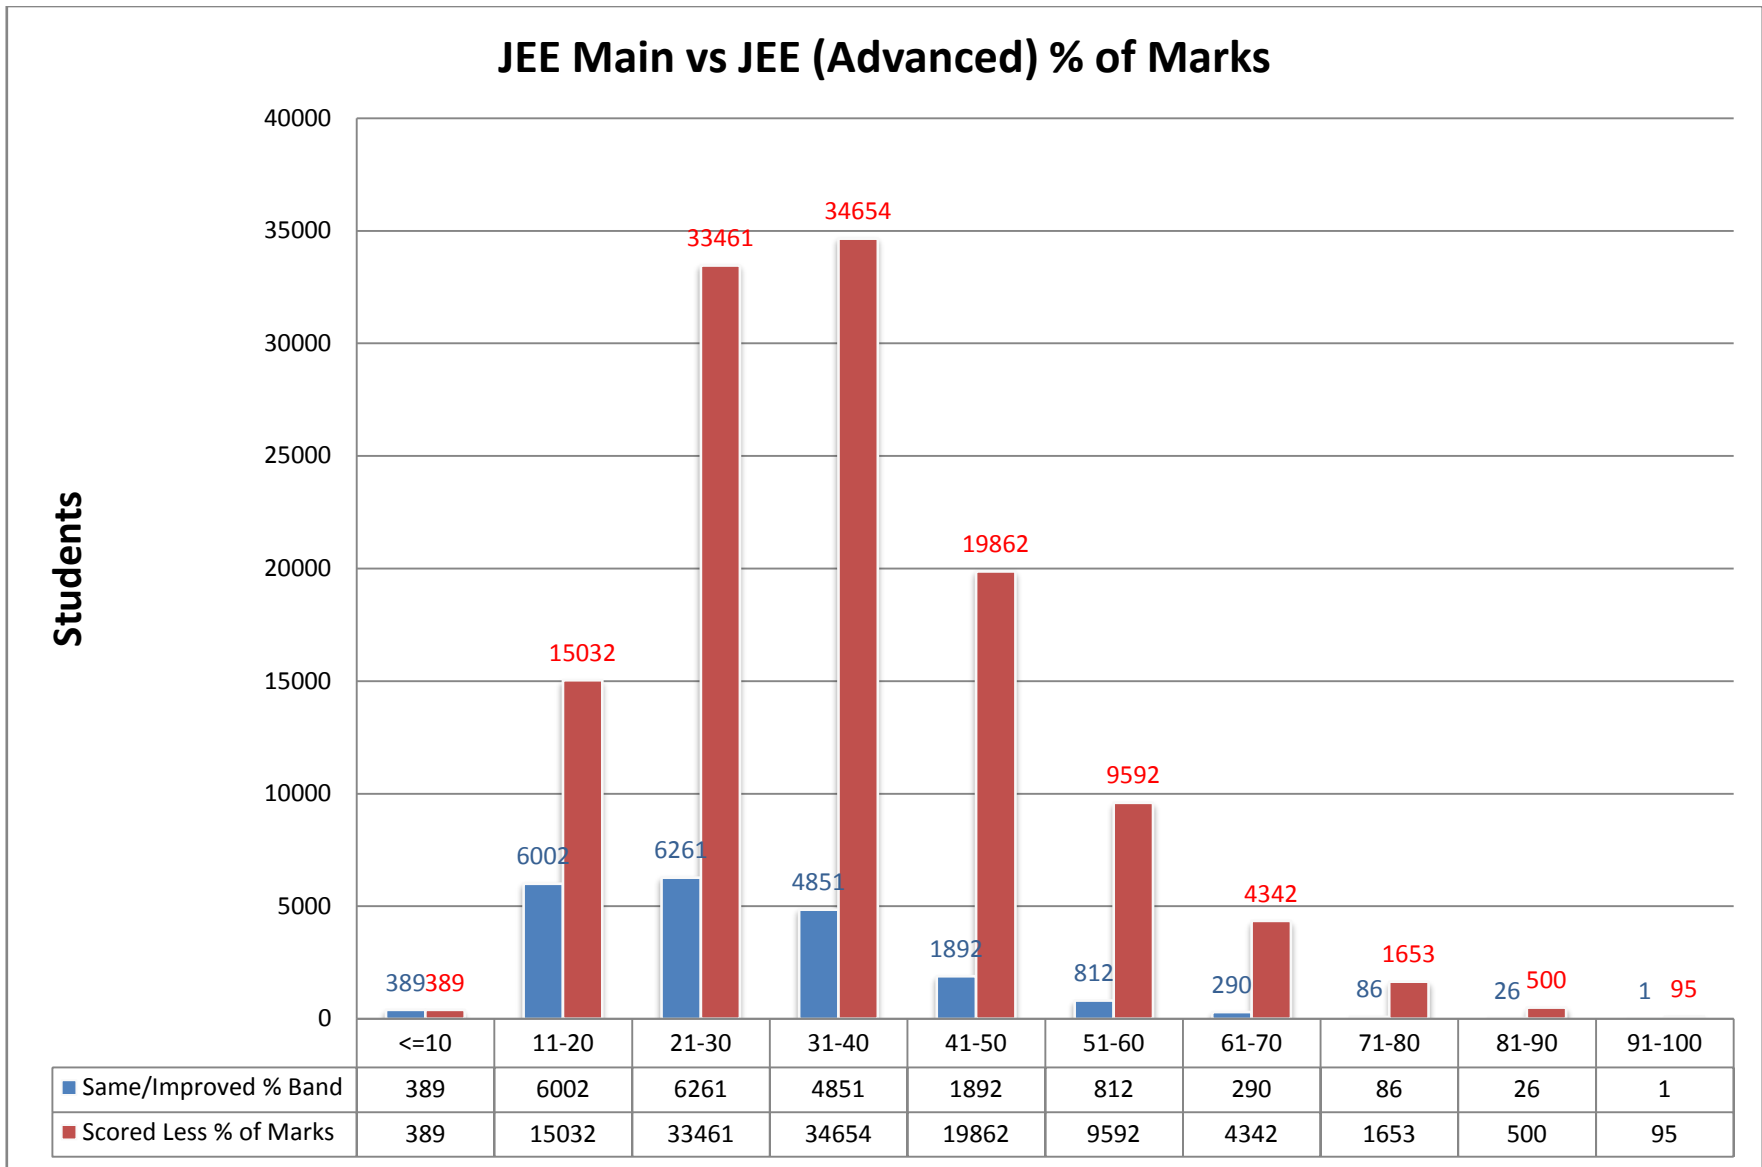

### Relative performance of candidates in JEE (Main) and JEE (Advanced) – Additional Feature

Percentage	JEE(Main) Distribution	Candidates stand in same / improved % of Marks in JEE (Advanced)	Candidates Scored less % of Marks in JEE(Advanced)	% of Same/Improved Marks	% of Scored less Marks
<=10	389	389	0	100.00	0.00
11-20	15032	6002	9030	39.93	60.07
21-30	33461	6261	27200	18.71	81.29
31-40	34654	4851	29803	14.00	86.00
41-50	19862	1892	17970	9.53	90.47
51-60	9592	812	8780	8.47	91.53
61-70	4342	290	4052	6.68	93.32
71-80	1653	86	1567	5.20	94.80
81-90	500	26	474	5.20	94.80
91-100	95	1	94	1.05	98.95