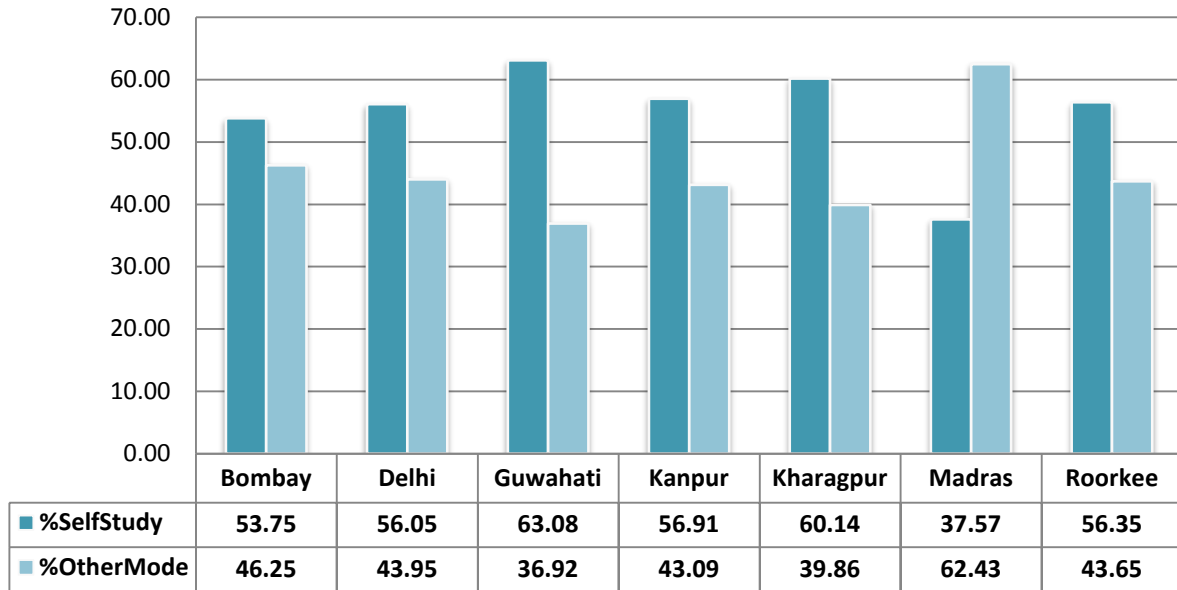

Table S9 : Registered and Qualified candidates according to Board affiliation

Distribution of Qualified candidates according to Type of Preparation

Fig. 21: Distribution of qualified candidates in terms of their mode of preparation (Data taken from JEE (Main))

Table S9 : Registered and Qualified candidates according to Board affiliation

BoardCode	BoardName	Registered	Qualified	%Registered	%Qualified
01	ANDHRA PRADESH BOARD OF INTERMEDIATE EDUCATION	17944	4745	14.13	17.48
02	ASSAM HIGHER SECONDARY EDUCATION COUNCIL	670	63	0.53	0.23
03	BIHAR INTERMEDIATE EDUCATION COUNCIL (BIHAR SCHOOL EXAMINATION BOARD)	4936	661	3.89	2.43
04	CENTRAL BOARD OF SECONDARY EDUCATION	57796	14955	45.51	55.08
05	CHATTISGARH MADHYAMIK SHIKSHA MANDAL (CHATTISGARH BOARD OF SECONDARY EDUCATION)	568	36	0.45	0.13
06	COUNCIL FOR THE INDIAN SCHOOL CERTIFICATE EXAMINATIONS	4064	932	3.20	3.43
07	GOA BOARD OF SECONDARY AND HIGHER SECONDARY EDUCATION	54	14	0.04	0.05
08	GUJARAT SECONDARY EDUCATION BOARD	5016	359	3.95	1.32
09	HARYANA BOARD OF EDUCATION	492	58	0.39	0.21
10	H P BOARD OF SCHOOL EDUCATION	258	22	0.20	0.08
11	J AND K STATE BOARD OF SCHOOL EDUCATION	194	24	0.15	0.09
12	JHARKHAND ACADEMIC COUNCIL	564	34	0.44	0.13
13	KARNATAKA BOARD OF PRE UNIVERSITY EDUCATION	2207	268	1.74	0.99
14	KERALA BOARD OF PUBLIC EXAMINATIONS	1780	113	1.40	0.42
15	MADHYA PRADESH BOARD OF SECONDARY EDUCATION	2712	411	2.14	1.51
16	MAHARASTRA STATE BOARD OF SECONDARY AND HIGHER SECONDARY EDUCATION	8753	1819	6.89	6.70
17	MANIPUR COUNCIL OF HIGHER SECONDARY EDUCATION	71	6	0.06	0.02
18	MEGHALAYA BOARD OF SECONDARY EDUCATION	89	1	0.07	0.00
19	MIZORAM BOARD OF SCHOOL EDUCATION	38	1	0.03	0.00
20	NAGALAND BOARD OF SCHOOL EDUCATION	73	1	0.06	0.00
21	ODISHA COUNCIL OF HIGHER SECONDARY EDUCATION	1081	98	0.85	0.36
22	PUNJAB SCHOOL EDUCATION BOARD	292	43	0.23	0.16