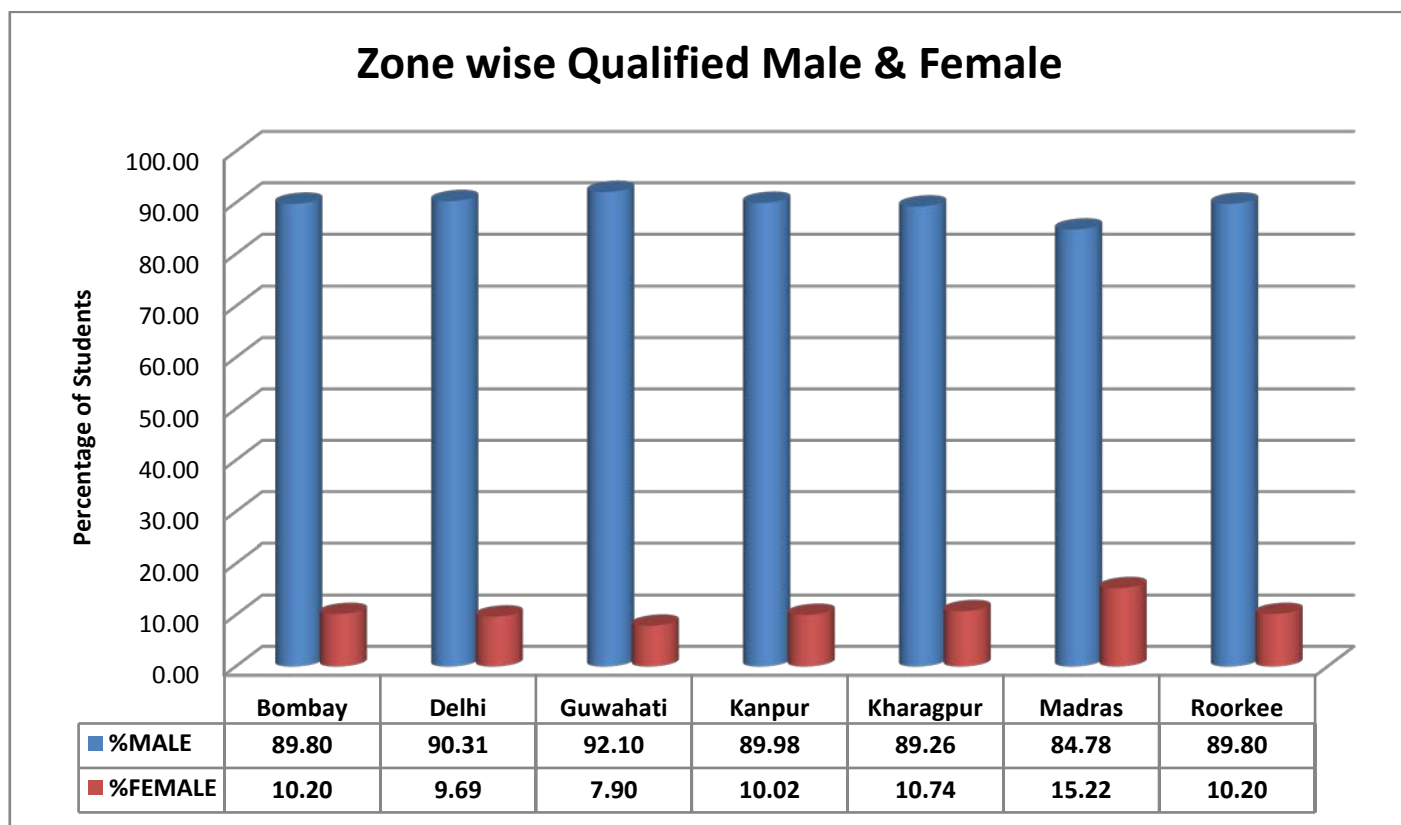

Fig. 18: Summary of distribution of registered and qualified male and female candidates across zones.

Fig. 19: The scenario of the proportion of male and female candidates qualifying in JEE (Advanced) - 2014

Table S-7 : Zone wise distribution of candidates registered according to type of preparation

Zone	Self-Study	OtherMode	Total	%SelfStudy	%OtherMode
Bombay	19776	10202	29978	65.97	34.03
Delhi	11825	6200	18025	65.60	34.40
Guwahati	7081	2972	10053	70.44	29.56
Kanpur	10339	4654	14993	68.96	31.04
Kharagpur	10495	5009	15504	67.69	32.31
Madras	12358	14003	26361	46.88	53.12
Roorkee	8137	3944	12081	67.35	32.65