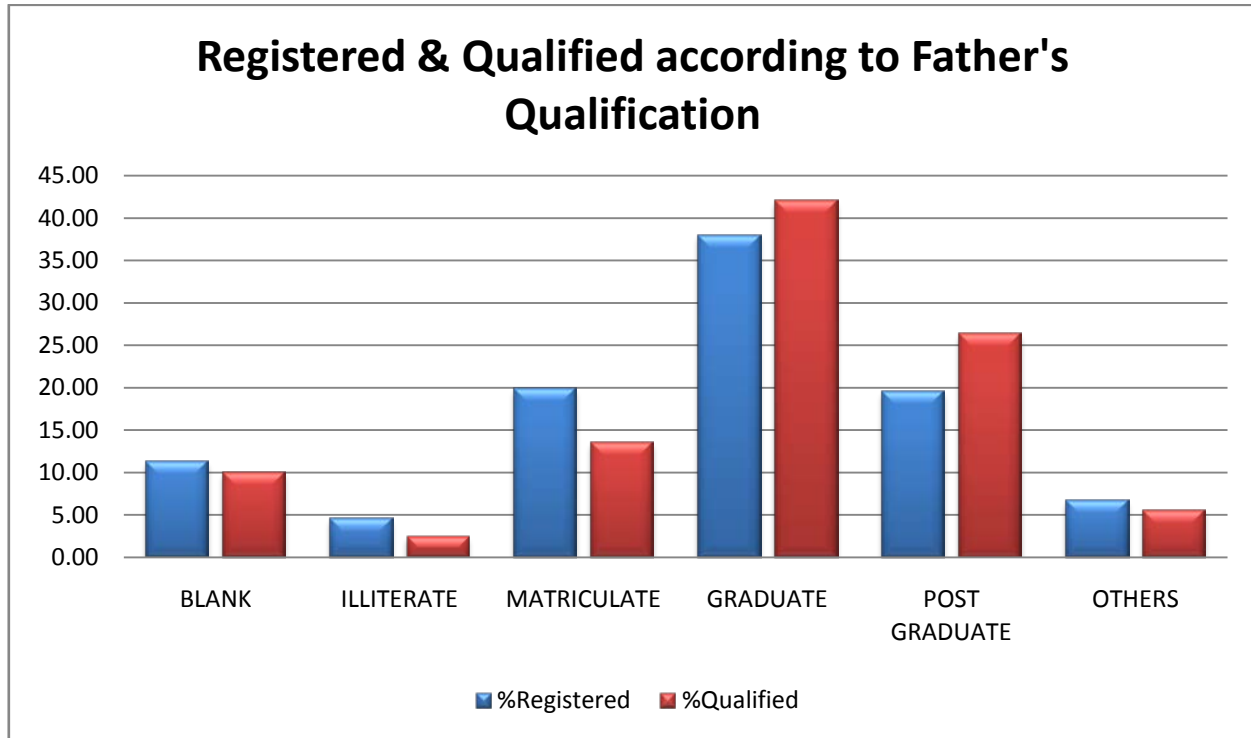

Table S-13: Distribution of Candidates According to Occupation of Parents

FQual	Father's Qualification	Registered	Qualified	%Registered	%Qualified
0	BLANK	14306	2730	11.27	10.05450796
1	ILLITERATE	5832	668	4.59	2.460223925
2	MATRICULATE	25254	3672	19.89	13.52386565
3	GRADUATE	48245	11414	37.99	42.03741897
4	POST GRADUATE	24832	7156	19.55	26.35533294
5	OTHERS	8526	1512	6.71	5.56865056
		126995	27152	100.00	100

Fig. 25: Distribution of qualified candidates in terms of the qualification of parents (Data taken from JEE (Main))