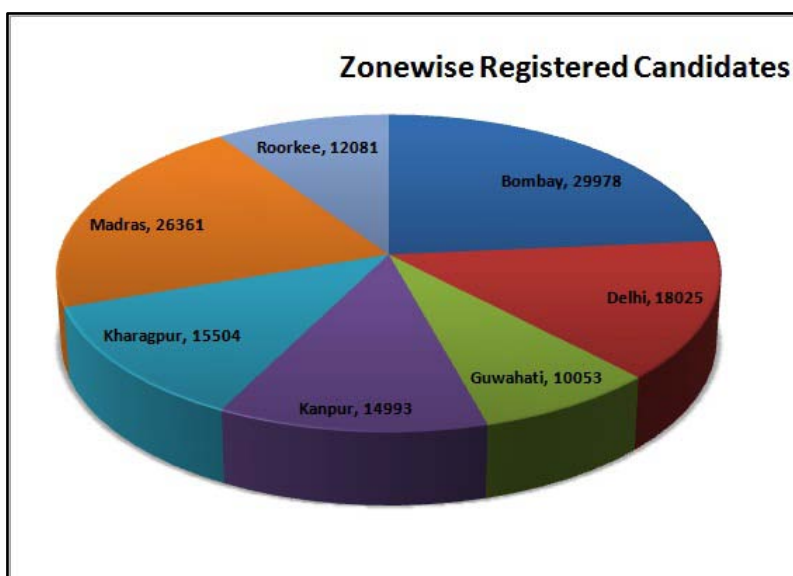

**Table S2 - Registered and Appeared Candidates in Each Zone**

ZONE	Registered	GE	SC	ST	OBC	APPEARED	% Appeared
Bombay	29978	11579	5130	2814	10455	28124	93.81
Delhi	18025	8280	2729	943	6073	17346	96.23
Guwahati	10053	2226	1266	963	5598	9481	94.33
Kanpur	14993	5768	3042	445	5738	14478	96.55
Kharagpur	15504	5937	2557	1496	5514	14507	93.57
Madras	26361	10762	3118	1263	11218	23988	91.00
Roorkee	12081	5571	2489	395	3626	11653	96.46
<b>Total</b>	<b>126995</b>	<b>50123</b>	<b>20331</b>	<b>8319</b>	<b>48222</b>	<b>119580</b>	<b>94.16%</b>