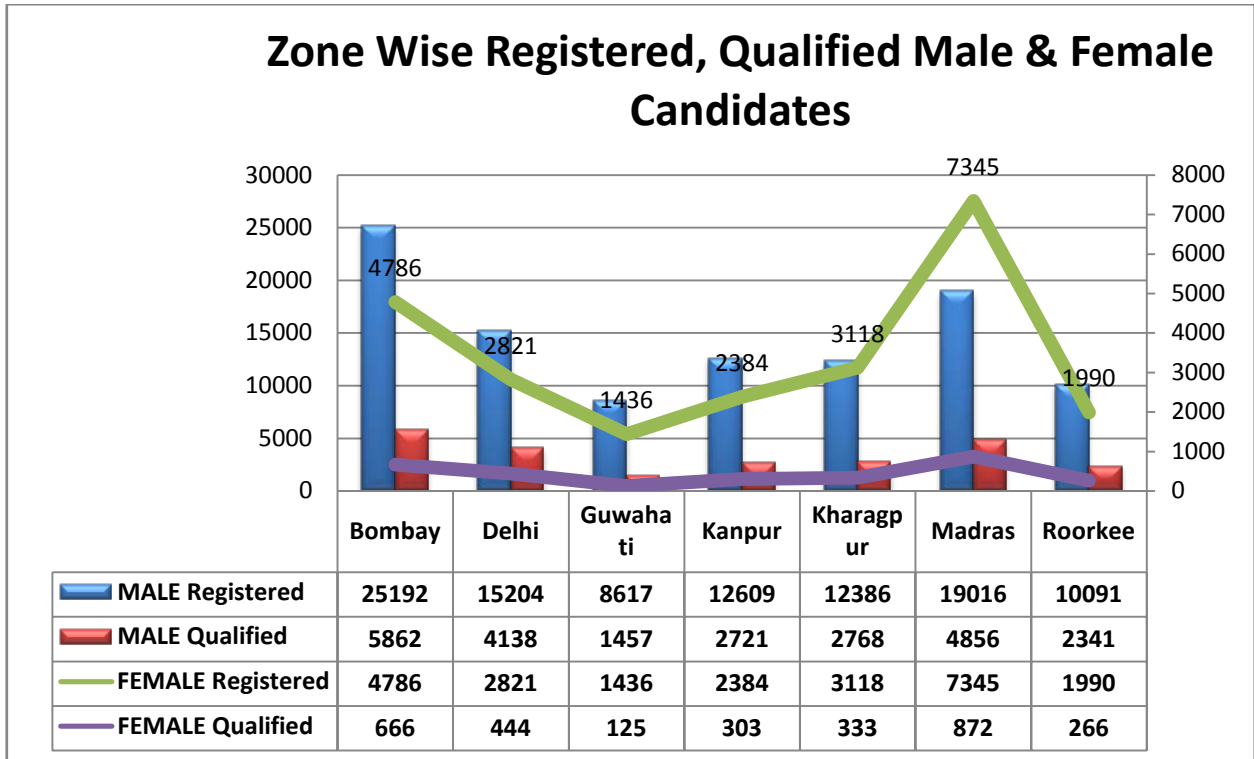

Fig. 17: Ratio of male : female candidates who appeared in JEE (Advanced) – 2014.

**Table S6: Zone wise distribution of qualified candidates according to Gender**

ZONE	MALE	FEMALE	TOTAL	%MALE	%FEMALE
Bombay	5862	666	6528	89.80	10.20
Delhi	4138	444	4582	90.31	9.69
Guwahati	1457	125	1582	92.10	7.90
Kanpur	2721	303	3024	89.98	10.02
Kharagpur	2768	333	3101	89.26	10.74
Madras	4856	872	5728	84.78	15.22
Roorkee	2341	266	2607	89.80	10.20
Total	24143	3009	27152	88.91	11.08