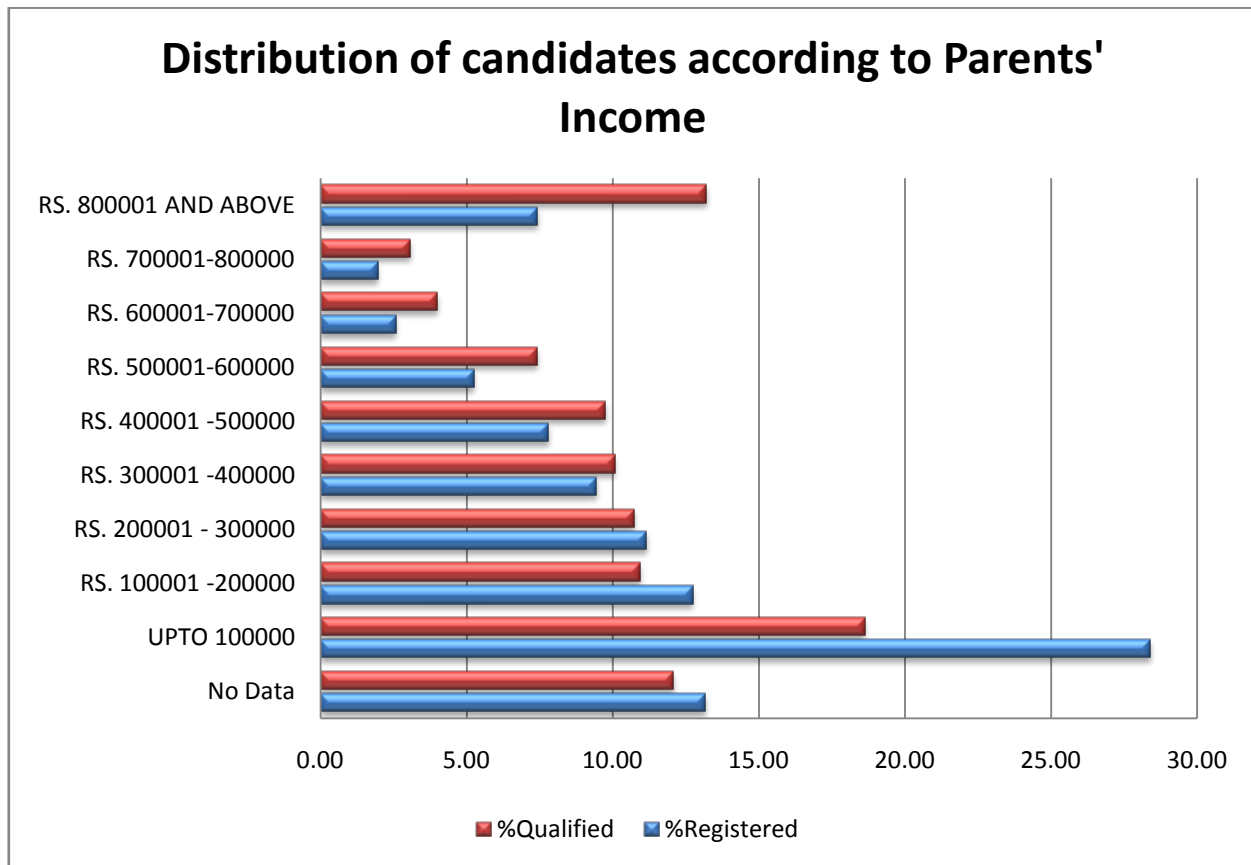

Fig. 23: Distribution of qualified candidates in terms of their place of schooling (Data taken from JEE (Main))

**Table S-11: Distribution of Candidates according to Parental Income**

Income	Income	Registered	Qualified	%Registered	%Qualified
-	No Data	16754	3282	13.19	12.09
1	UPTO 100000	36070	5063	28.40	18.65
2	RS. 100001 -200000	16179	2975	12.74	10.96
3	RS. 200001 - 300000	14161	2921	11.15	10.76
4	RS. 300001 -400000	11986	2735	9.44	10.07
5	RS. 400001 -500000	9906	2645	7.80	9.74
6	RS. 500001-600000	6693	2014	5.27	7.42
7	RS. 600001-700000	3300	1091	2.60	4.02
8	RS. 700001-800000	2518	840	1.98	3.09
9	RS. 800001 AND ABOVE	9428	3586	7.42	13.21
		126995	27152	100	100