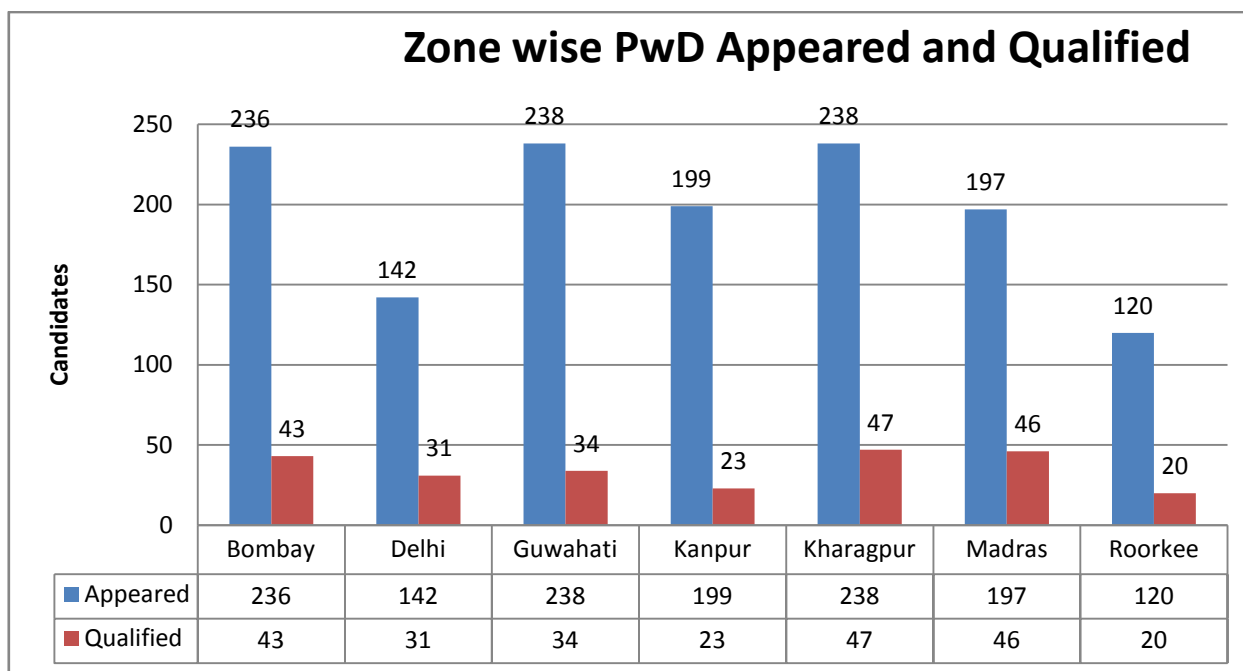

Data presented in Table S-4 also includes the candidates who qualified for preparatory courses. A total of 243 candidates qualified for regular UG courses and 413 qualified for Preparatory courses.

Fig. 14: Zone wise distribution of PwD candidates who appeared in JEE (Advanced) -2014.

Fig. 15: Zone wise distribution of PwD candidates who qualified in JEE (Advanced) -2014.

Fig. 16: Appeared versus qualified PwD candidates from the seven zones.

**Table S5: Gender and zone wise distribution of Appeared Candidates**