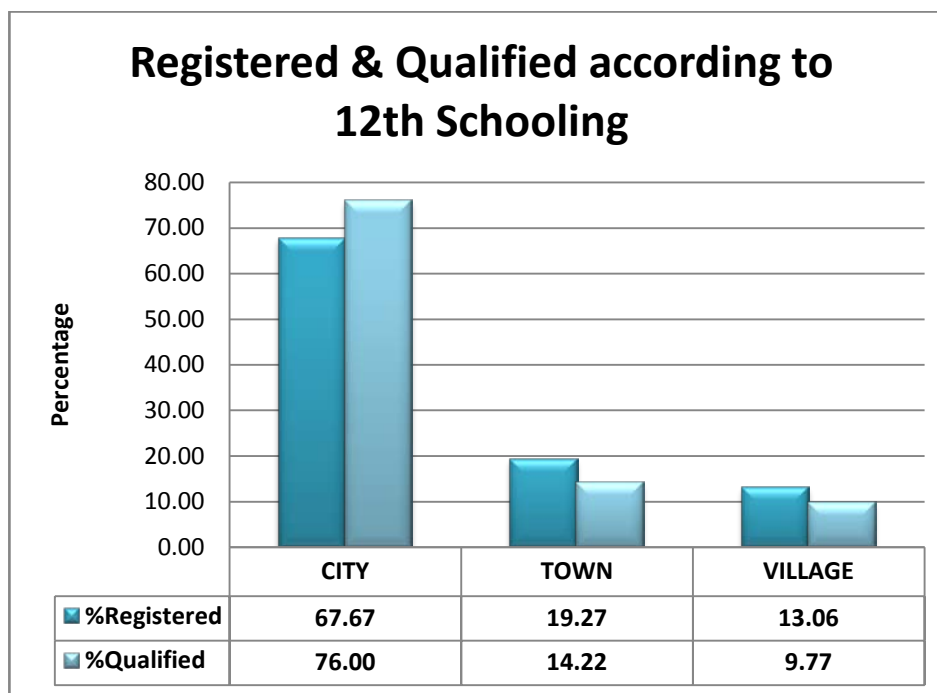

12 <sup>th</sup> Schooling From	Registered	Qualified	%Registered	%Qualified
<b>CITY</b>	85937	20636	67.67	76.00
<b>TOWN</b>	24468	3862	19.27	14.22
<b>VILLAGE</b>	16590	2654	13.06	9.77
	<b>126995</b>	<b>27152</b>	<b>100</b>	<b>100</b>