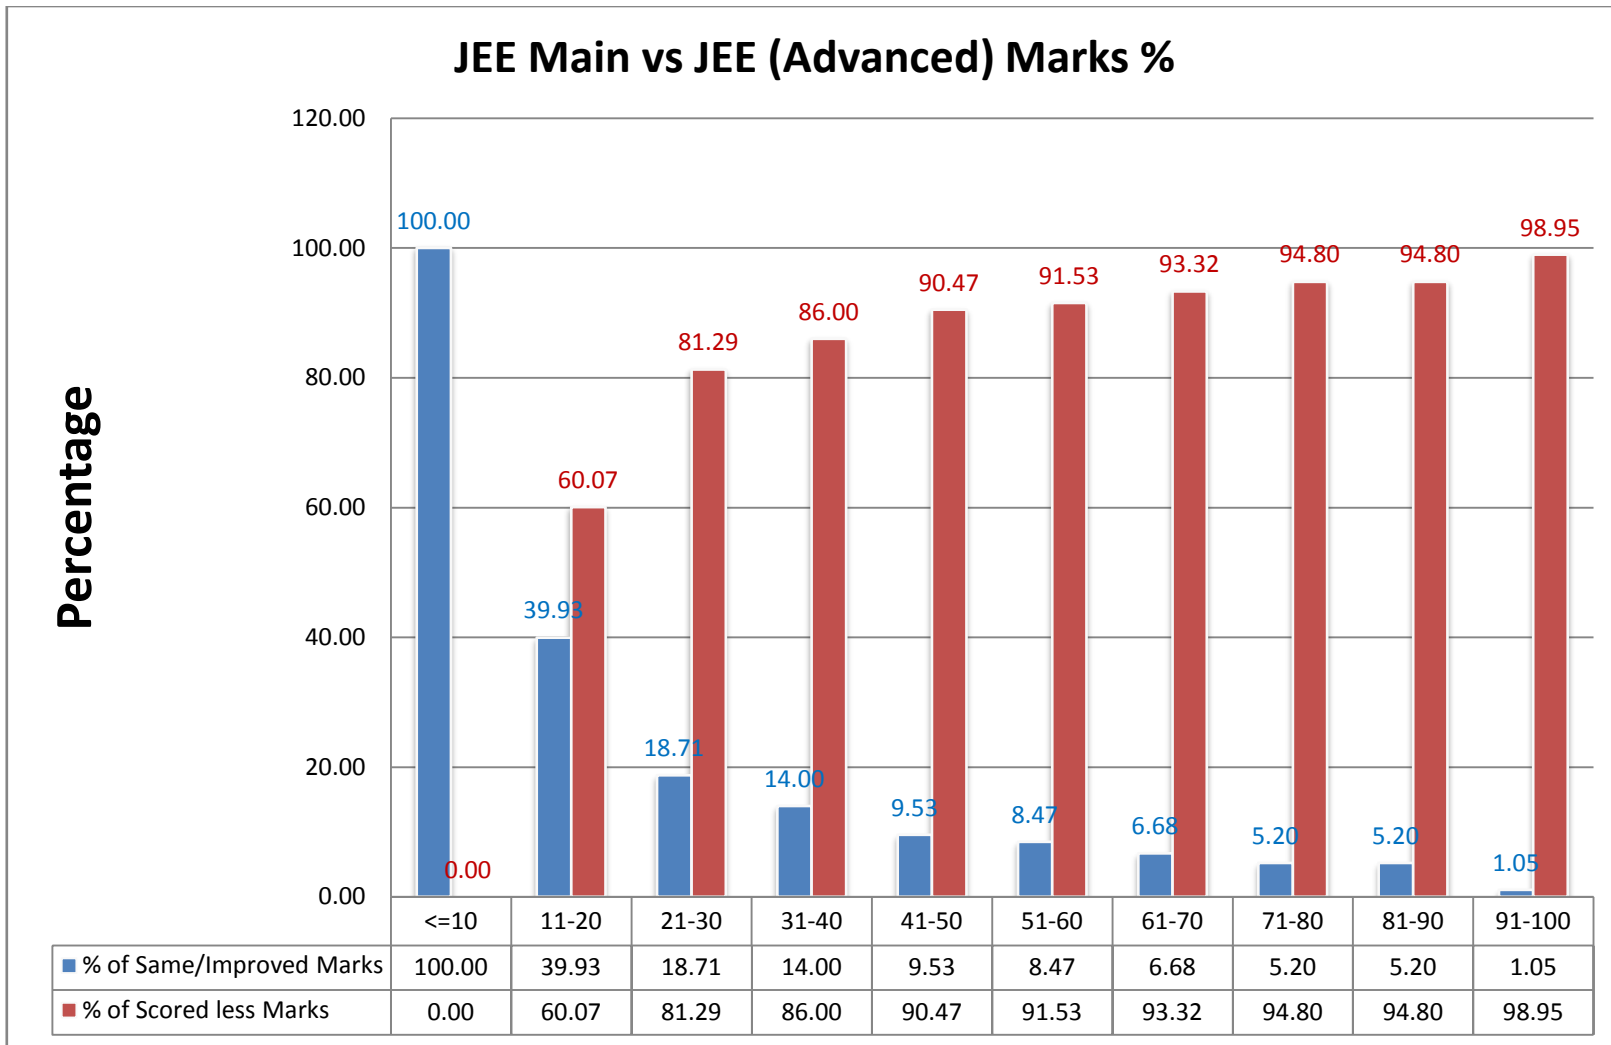

Fig.7 – Relative performance in JEE (Main) and JEE (Advanced). A negligible number (20,610) could improve their scores in JEE (Advanced).

Fig.8 – Relative performance in JEE (Main) and JEE (Advanced). The trend shows less percentage of students could improve in the higher percentage range.