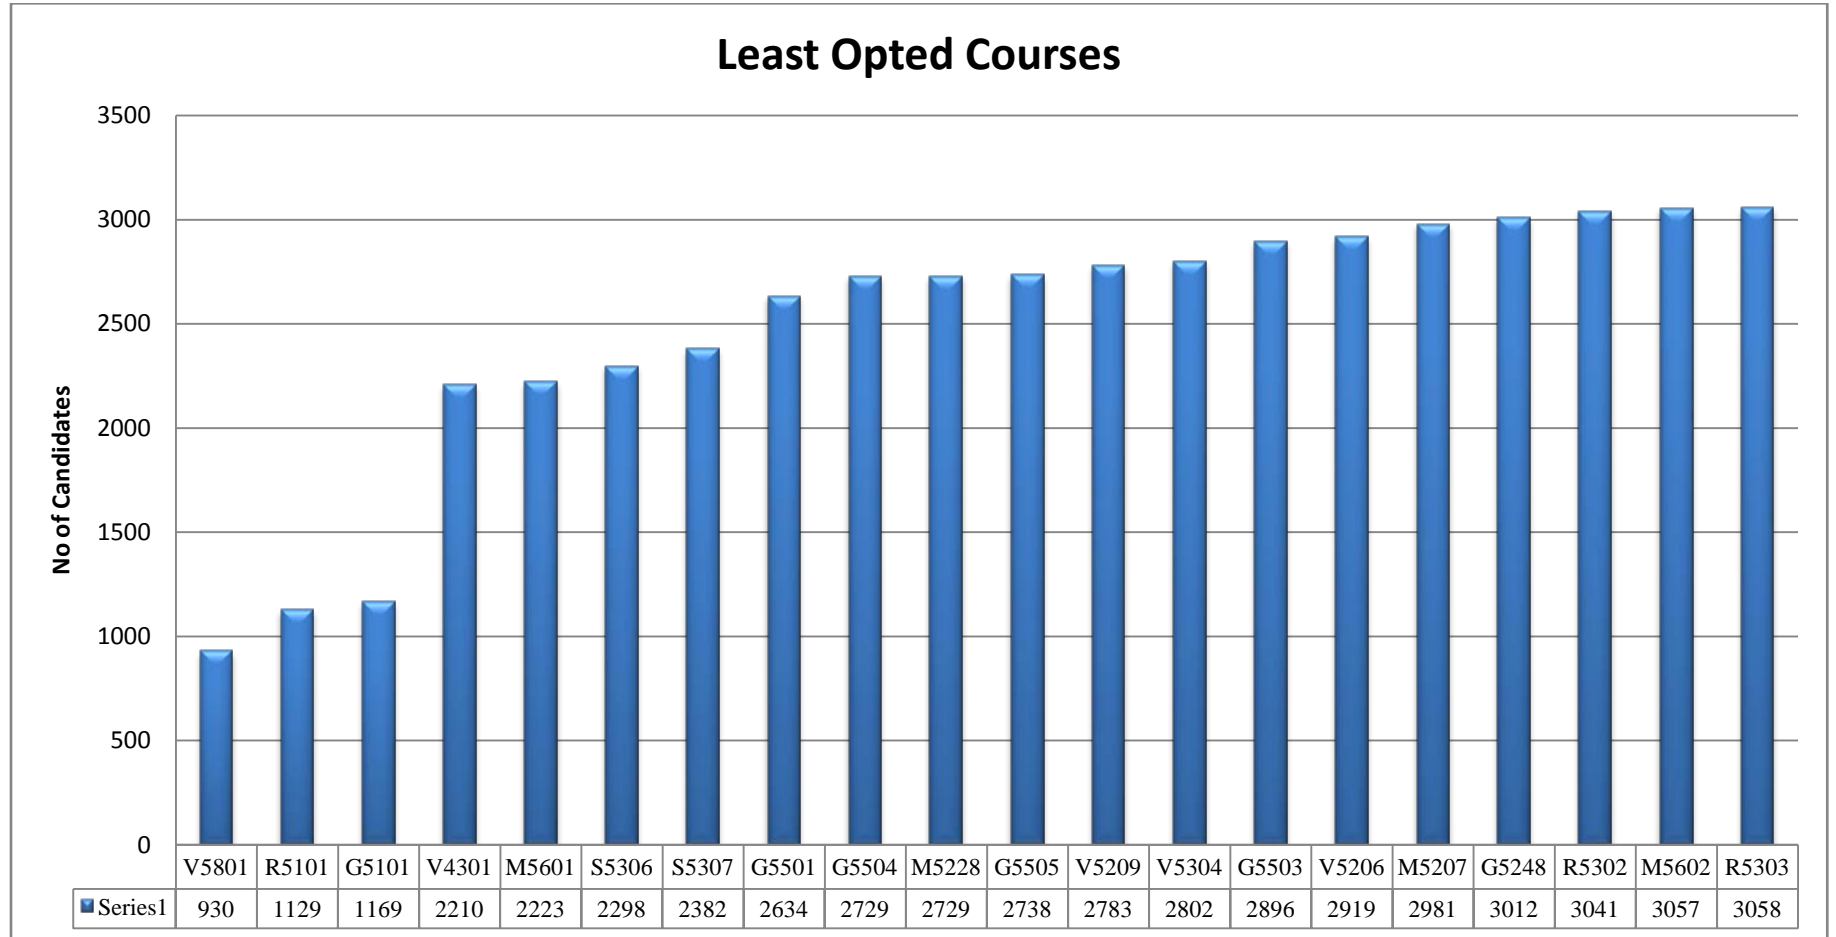

Table C-1: Total Number of Seats Available in 2014

Least Opted Courses