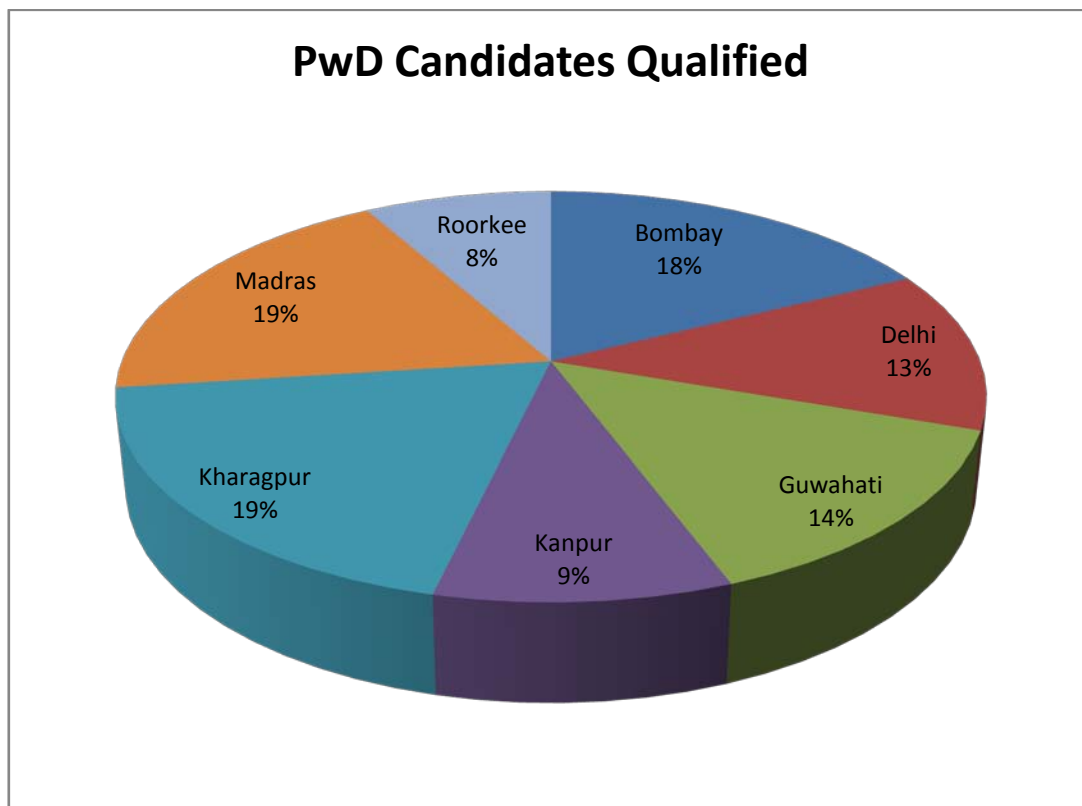

**Table S-4: Number of appeared and qualified PwD candidates in each zone.**

Zone	Registered	Appeared	Qualified	%Qualified
Bombay	272	236	43	18.22
Delhi	155	142	31	21.83
Guwahati	261	238	34	14.29
Kanpur	220	199	23	11.56
Kharagpur	274	238	47	19.75
Madras	228	197	46	23.35
Roorkee	132	120	20	16.67
<b>Total</b>	<b>1542</b>	<b>1370</b>	<b>244</b>	

Data presented in Table S-4 also includes the candidates who qualified for preparatory courses. A total of 243 candidates qualified for regular UG courses and 413 qualified for Preparatory courses.

Fig. 14: Zone wise distribution of PwD candidates who appeared in JEE (Advanced) -2014.

Fig. 15: Zone wise distribution of PwD candidates who qualified in JEE (Advanced) -2014.

Fig. 16: Appeared versus qualified PwD candidates from the seven zones.

**Table S5: Gender and zone wise distribution of Appeared Candidates**