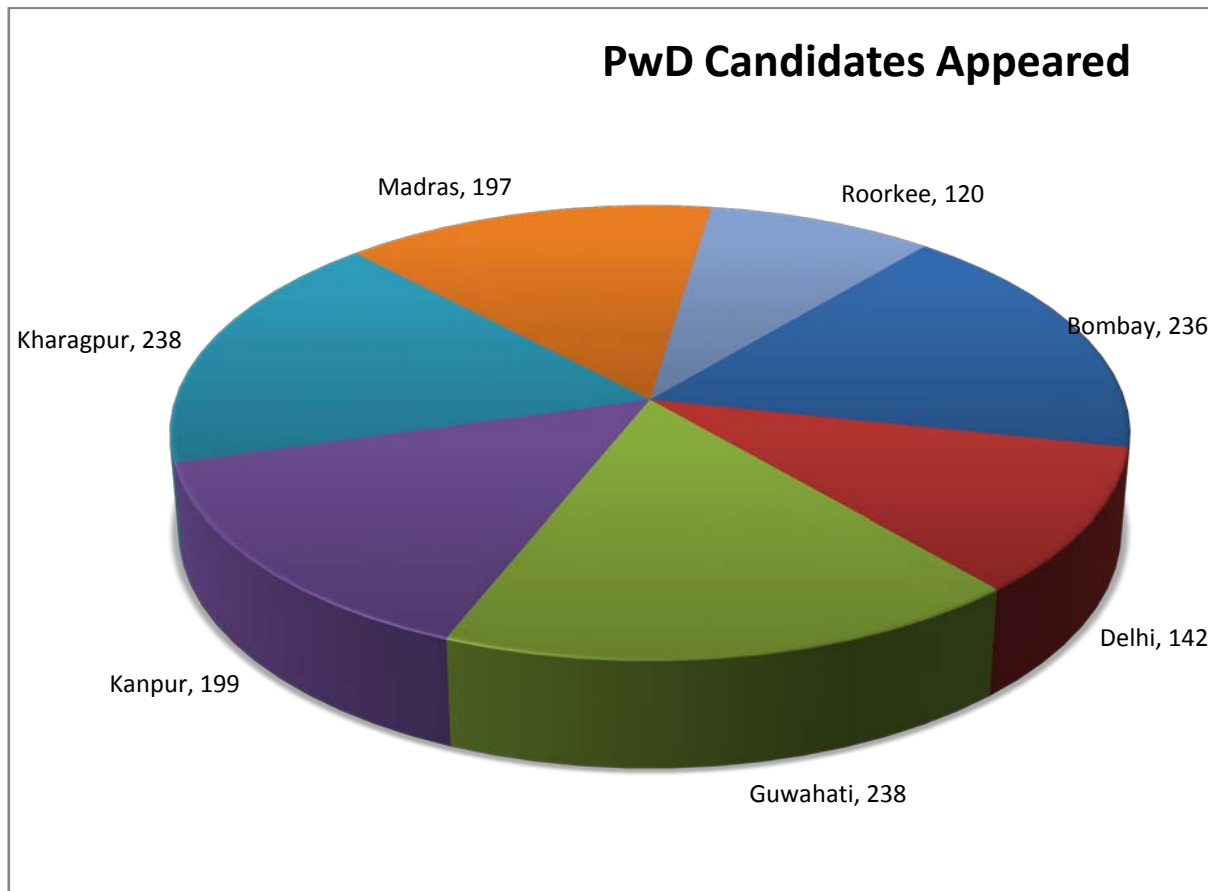

Data presented in Table S-4 also includes the candidates who qualified for preparatory courses. A total of 243 candidates qualified for regular UG courses and 413 qualified for Preparatory courses.

Fig. 14: Zone wise distribution of PwD candidates who appeared in JEE (Advanced) -2014.