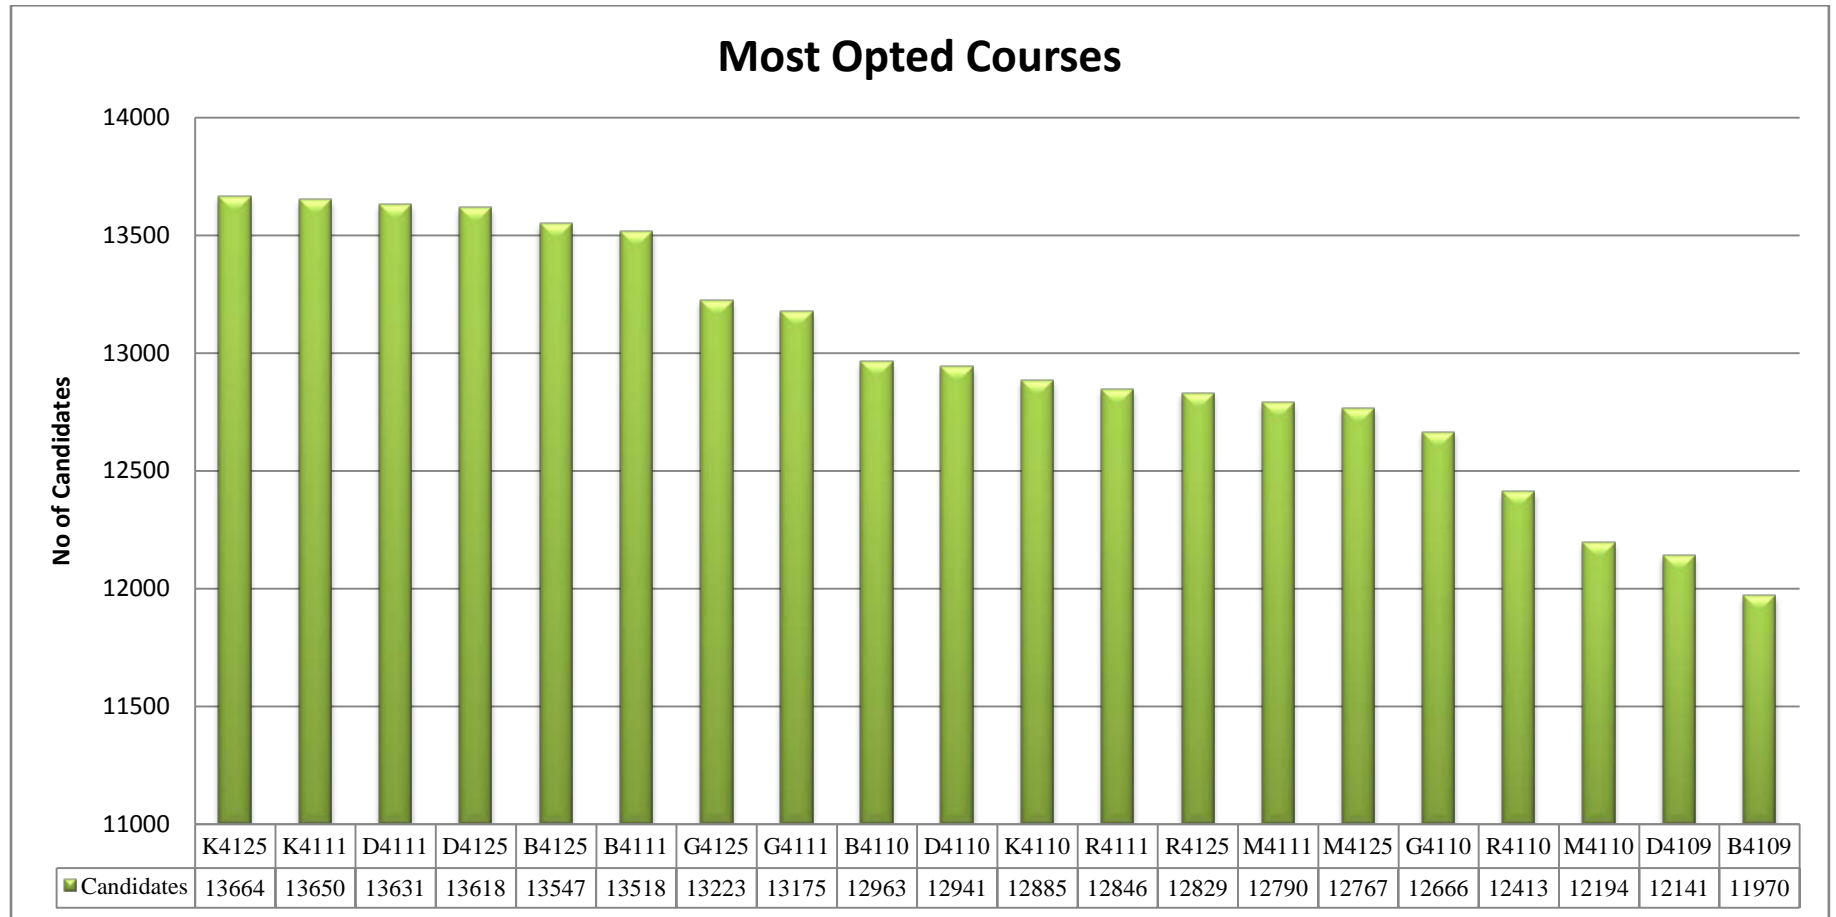

Most Preferred Five Choices Given By Candidates

Most Preferred 1st Choice		Most Preferred 2nd Choice		Most Preferred 3rd Choice		Most Preferred 4th Choice		Most Preferred 5th Choice	
CODE	No Of Candidates	CODE	No Of Candidates	CODE	No Of Candidates	CODE	No Of Candidates	CODE	No Of Candidates
B4110	6792	D4110	4405	K4110	2615	G4110	1869	G4110	1717
D4110	1375	B4111	1761	B4125	1244	K4110	1533	M4110	1446
B4125	926	B4110	973	B4111	998	M4110	1251	K4110	805
B4111	649	B4125	910	M4110	996	D4111	663	D4111	754
D4125	422	D4125	656	D4110	856	D4110	606	R4110	683
B4101	340	D4111	653	G4110	618	B4111	598	B4111	526
K4110	306	K4110	437	D4125	524	B4109	558	D4110	478
M4110	295	M4110	328	D5216	517	B4125	452	B4125	443
D4111	292	B4109	307	B4110	475	D4125	440	D4125	430
B4109	273	D4109	266	D4111	470	G4125	366	D5216	344
D4109	272	D5216	248	K4125	433	B4110	342	B4109	332
G4110	217	K4125	216	B4109	382	D5216	334	G4125	321
M4125	196	G4110	215	K4111	254	R4110	318	B4107	320
K4125	170	M4111	180	M4125	250	B4107	307	B4101	293
G4125	157	K4111	173	D4112	211	K4125	300	K4125	282
H4110	157	B4101	169	G4125	206	B4101	274	B4110	268
B4107	131	G4125	168	D4109	201	D4109	258	M4125	267
G4115	130	M4125	152	K4109	186	M4125	226	D4109	239

Most Opted Courses