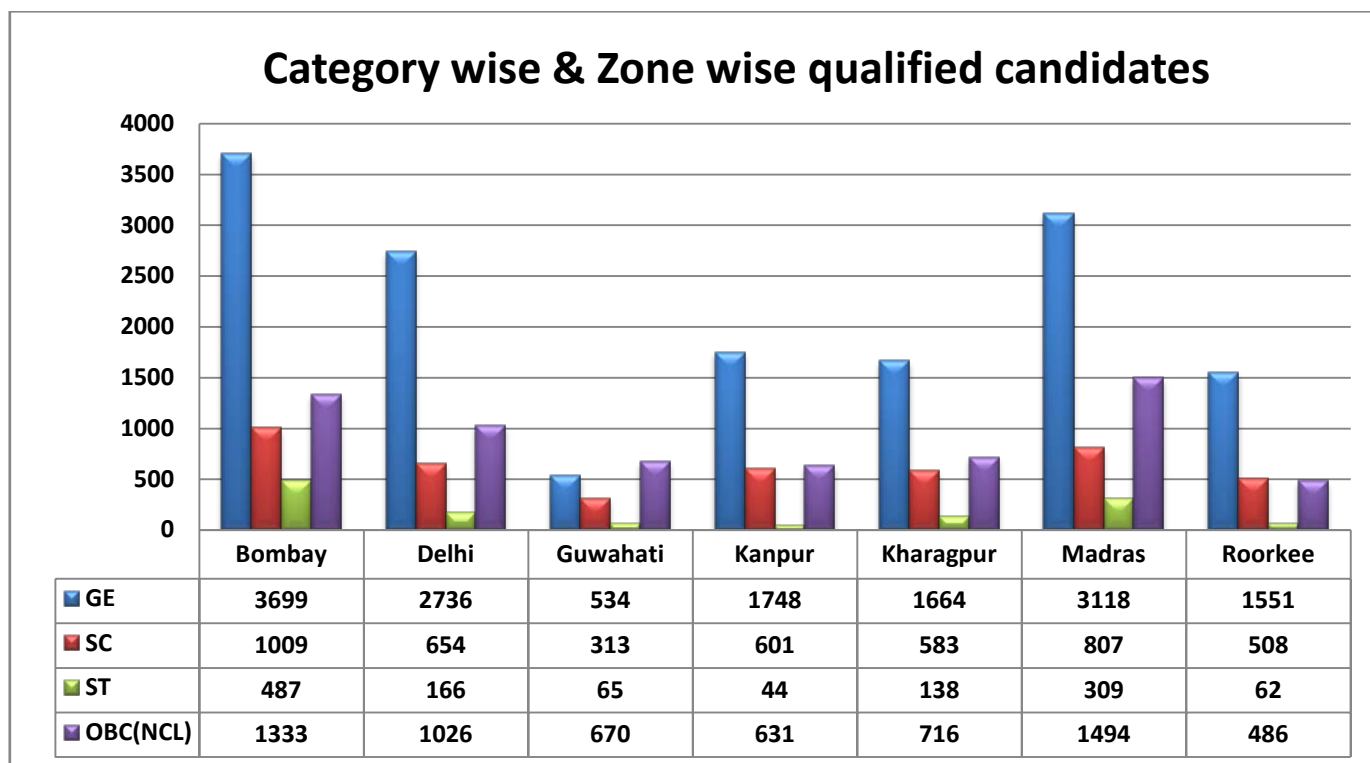

Fig. 12: Distribution of qualified candidates across the zones. Bombay and Madras together constitute 45% of the total.

Fig. 13: Distribution of qualified candidates as per their category from across the zones. The OBC(NCL) category students outnumber General category candidates in Guwahati zone.