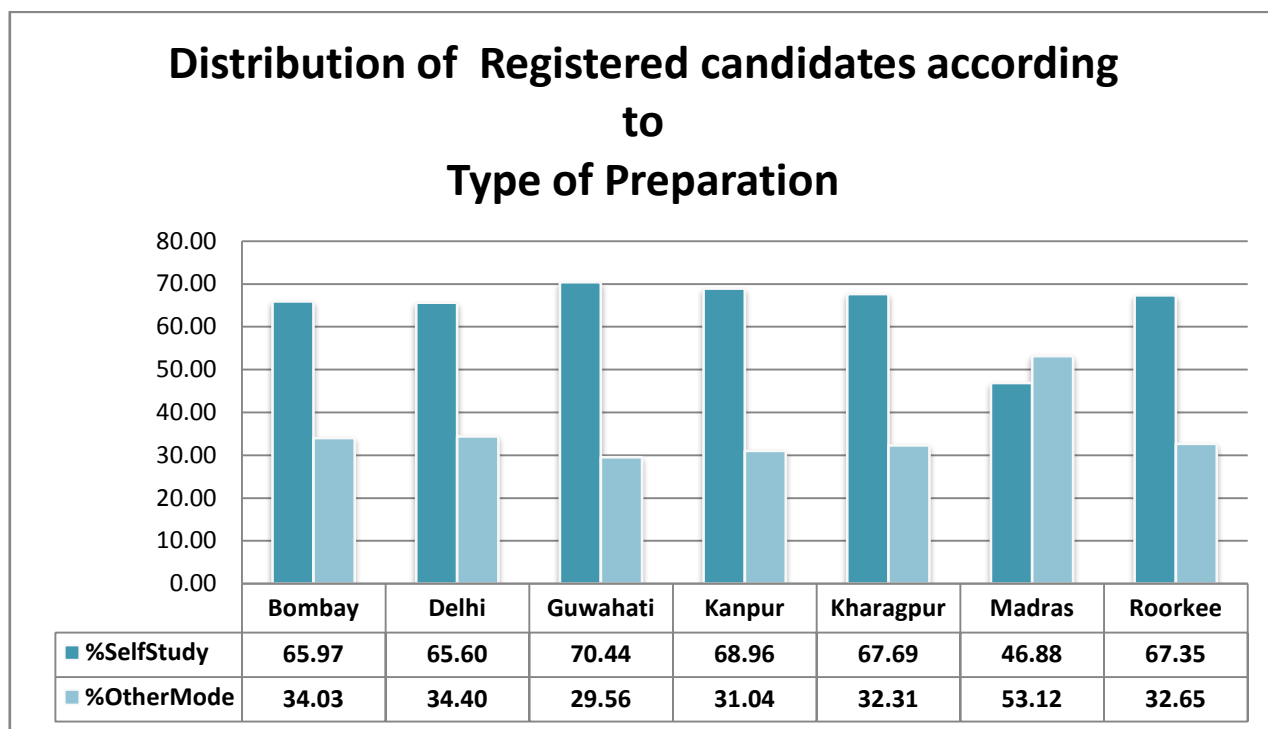

Fig. 20: Distribution of appeared candidates in terms of their mode of preparation (Data taken from JEE (Main))

Table S8 : Zone wise distribution of candidates qualified according to type of preparation

Zone	Self-Study	OtherMode	Total	%SelfStudy	%OtherMode
Bombay	3509	3019	6528	53.75	46.25
Delhi	2568	2014	4582	56.05	43.95
Guwahati	998	584	1582	63.08	36.92
Kanpur	1721	1303	3024	56.91	43.09
Kharagpur	1865	1236	3101	60.14	39.86
Madras	2152	3576	5728	37.57	62.43
Roorkee	1469	1138	2607	56.35	43.65